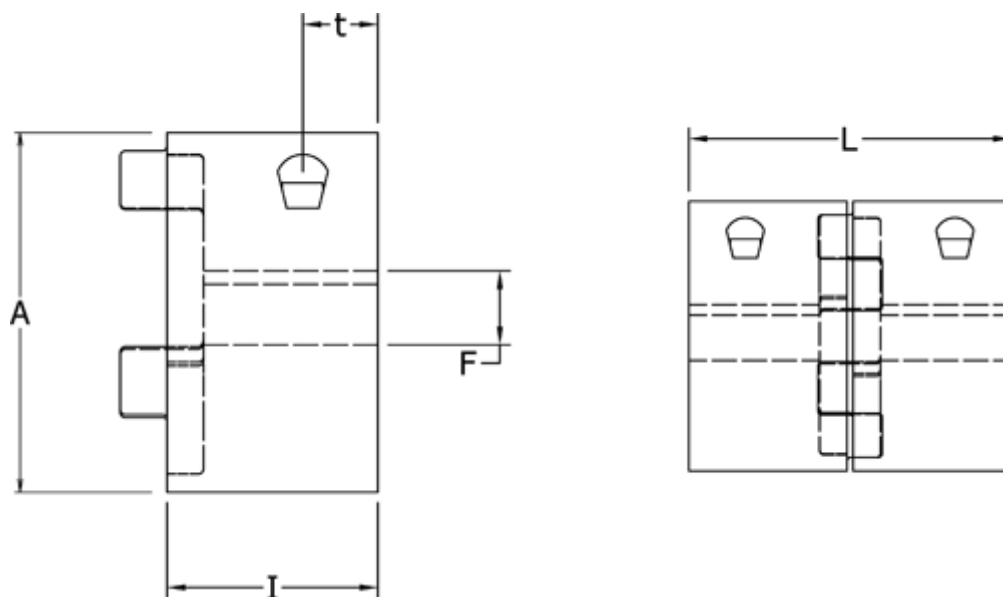

Article number: 3335014M016

Description: Clamping Hub Klonex ES 19/24
ALU Aluminium, Bore 16H7 mm

Measures

A = 30

F = 16

I = 11

L = 35

t = 5.5